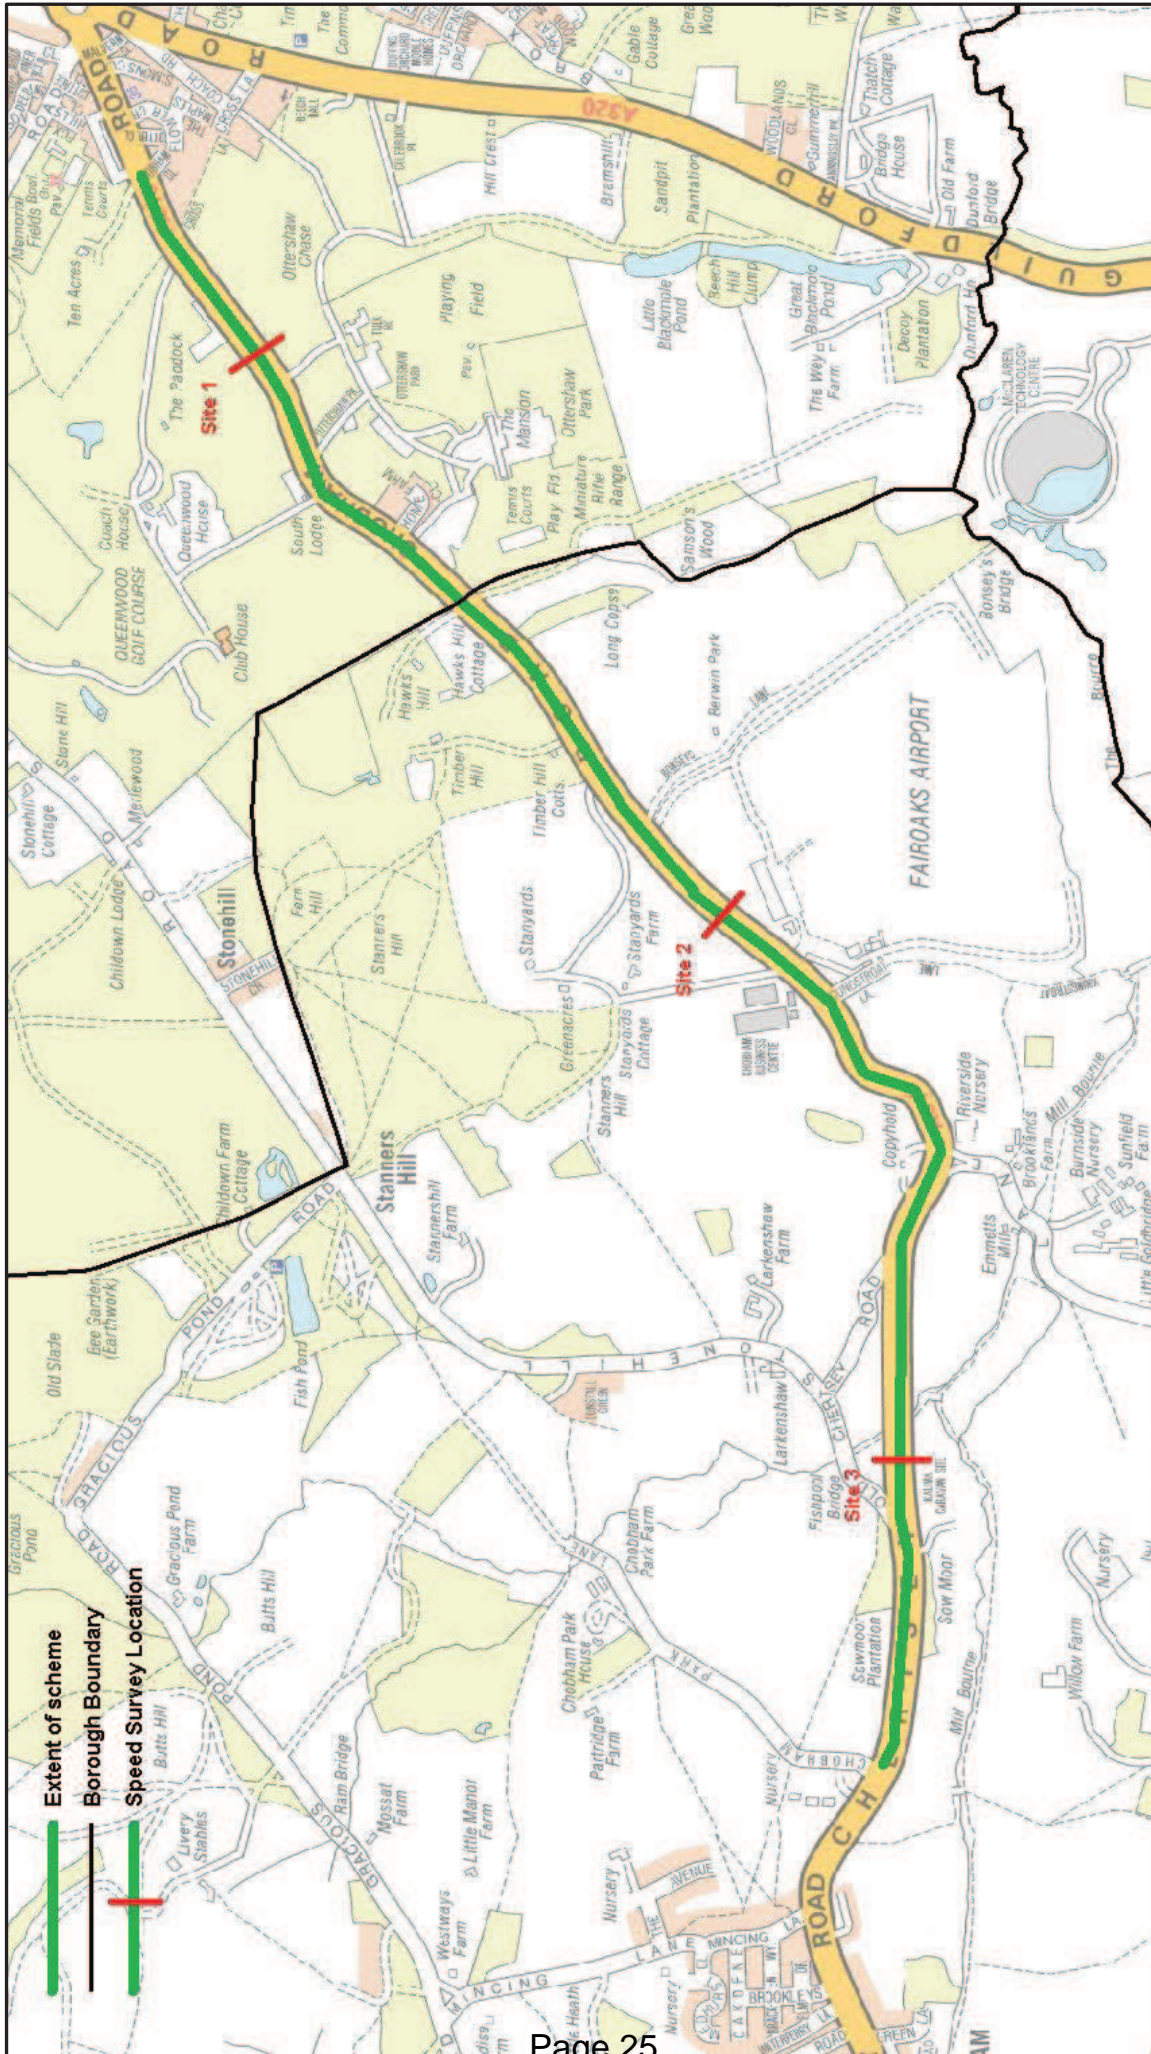

Annex 1:
Chertsey Road / Chobham Road (A319) Speed Reduction Scheme extent and speed survey locations

This page is intentionally left blank